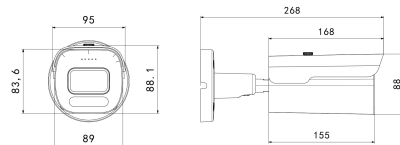

Dimensions: