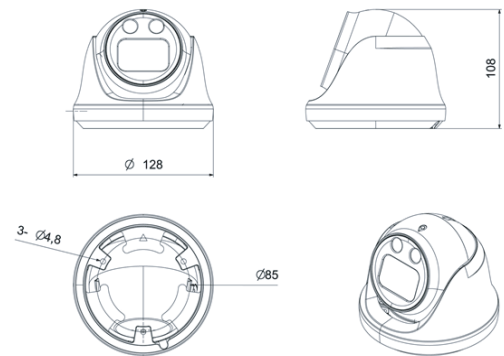

Dimensions: