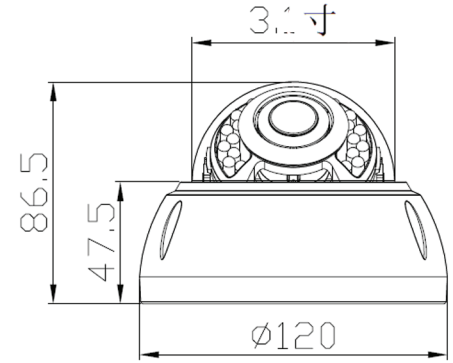

HYUNDAI

4in1 IR Dome Camera

5MP 4in1 IR Dome Camera

Model: HY-AHD5D20IR-VF

Features:

- 4-in-1 HDTV/HD-CV/HD / CVBS optional output
- UHD resolution 2560x1944P CMOS sensor
- Ultra low illumination 0.02Lux
- Up to 300M long distance and high speed real time monitoring
- OSD menu control up the coaxial cable (UTC)
- Low light and perfect night vision
- Day/Night (ICR), AWB, AGC, DNR
- Lightning protection
- Strong water-proof housing, IP66
- 18 pcs New IR Leds, IR distance 20-25 meters
- 3.3-12 mm fixed lens

2MP

5MP

WDR : OFF

WDR : ON

HYUNDAI

4in1 IR Dome Camera

Specification:

Model	HY-AHD5D20IR-VF
Camera	
Image Sensor	1/2.5" 5 Megapixels CMOS
Chipset	JX-K03+FH8538M
Effective Pixels	2704(H)×1950 (V)
Video Resolution	AHD/TVI 20 fps@2560×1944P, CVI 30 fps@2560×1440P, adjustable
Electronic Shutter	AUTO, 1/25 - 1/50,000s
Min. Illumination	0.02Lux@F1.2(AGC ON), 0Lux IR on
Video System	PAL/NTSC
Video Output	1 channel, HDCVI / HDTV/ AHD/ CVBS , adjustable
Video Switch	DIP switch
Day/Night	Auto/Color/(B/W)/EXT
White Balance	ATW/Manual
DNR	2D NR
OSD Menu	Multiple languages OSD menu control up the coaxial cable (UTC)
Other	
IR Led	
IR Led	18 pcs 850nm SMD IR Leds
IR Distance	20-25 M
Lens	
Focal length	3.3-12mm VF lens
General	
Power Supply	12 VDC ± 10%
Power Consumption	< 5 W
Operating Temp.	-20°C-(+60)°C, 10%-90%RH

Deminsion:

Full High Definition (1080P)

On-Screen Display

Low Light Illumination

Up The Coax

Weatherproof

Smart IR