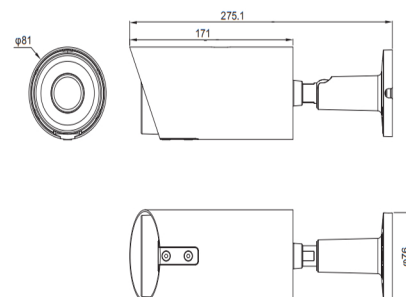

2MP

5MP

Normal

WDR

5MP Outdoor Bullet IP Camera With Motorized lens with SD Slot

Specification:

Deminsion:

Model	HY-IP5B35IR-AF-SD
Camera	
Image Sensor	1/2.8" Sony IMX335 CMOS
Effective Pixels	2592 (H) × 1944 (V)
Electronic Shutter	AUTO, 1/25s ~ 1/100000s
Min. Illumination	0.001Lux@F1.2(AGC ON), 0Lux IR on
Day/Night	Auto/Color/(B/W)/Timing
WDR	Digital WDR
White Balance	Auto/Indoor/Outdoor
AGC/BLC	Support
DNR	2D/3D DNR
Other	Motion Detection, Privacy Mask, Mirror, flip
Encode	
Embedded Solution	Mstar 316DM
Video Standard	H.265/H.264
Video Resolution	Main Stream:15fps@ 5MP(2592*1944) , 25fps@ 4MP(2592*1520) Sub Stream: VGA(640x480)/360P@25fps, etc.
Video Bitrates	32Kbps - 6Mbps, VBR/CBR
Audio Standard	G.711-u/G.711-a
IR Led	
IR Led	20pcs SMD IR LEDs. 30-35M IR Distance
Lens	
Focal length	2.8-12mm Motorized lens
Optional Function	
With POE, with SD Slot	
Network Services	
Protocol	RTSP/FTP/DHCP/NTP etc.
P2P	Yes
Web	IE , Firefox, etc.
Media	CMS, Android, IOS
ONVIF	11.07 compatible
General	
Network Port	1-RJ45, 100Mbps, POE optional
Power Supply	12 VDC ± 10%
Power Consumption	< 10 W
Operating Temp.	-30°C-(+60)°C, 10%-90%RH