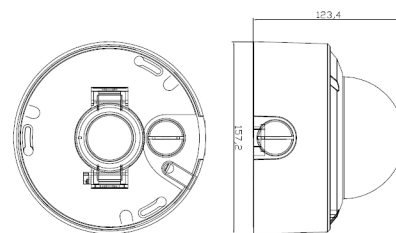

2MP

8MP

WDR : OFF

WDR : ON

Specification:

Model	HY-4K2VPIR30-AF
Camera	
Image Sensor	1/2.5" Sony IMX274 CMOS
Effective Pixels	8 megapixels
Electronic Shutter	AUTO, 1/25s ~ 1/100000s
Min. Illumination	0.01Lux@F1.2(AGC ON), 0Lux IR on
Day/Night	Auto/Color/(B/W)/Timing
WDR	Digital WDR
White Balance	Auto/Manual
BLC /HLC	Support
DNR	2D/3D DNR
Other	AGC,Motion Detection,Privacy Mask,Flip,Rotate,RIO,OSD overlay
Encode	
Embedded Solution	Hi3516A
Video Standard	H.264/H.265
Video Resolution	Main Stream: 15fps@8MP(3840x2160),30fps@6MP(3072x2048)/5MP(2592x1520)/3MP/1080P/720P, etc. Sub stream: 720x480/VGA(640x480)/360P/QVGA@30fps,etc.
Video Bitrates	512Kbps - 12Mbps, VBR/CBR
Audio Standard	G.711-u/G.711-a
OSD Overlay	Title and Time overlay ,custom color adjustable
IR Led	
IR Led	24 pcs SMD IR Led
IR Distance	25-30 M
Lens	
Focal length	2.8 -12 mm AF lens
Zoom	4x optical zoom
Optional Function	
POE, audio	
Network Services	
Protocol	HTTP/RTSP/FTP/NFS/SMTP/DHCP/NTP, etc.
P2P Cloud	Yes
Web	IE , Firefox 32bit ESR
Media	CMS, Android, IOS
ONVIF	17.06 compatible
General	
Network Port	1-RJ45, 100Mbps, POE optional
Power	12VDC , (AC 24V optional)
Power Consumption	< 8 W
Operating Temp.	-20°C-(+60)°C, 10%-90%RH

Deminsion:

-  4K High-Defintion
-  Smart Infra-RED
-  ONVIF 2.5
-  WDR
-  Mobile View
-  POE
-  Motorized Lens
-  Vandal Proof