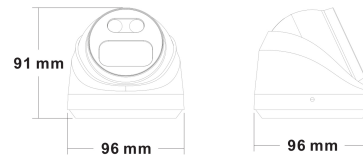

POE

Onvif

Features:

- 8MP Pro IP Dome Camera
- 1/2.8" SONY Starvis Back-illuminated CMOS sensor
- H.264/H.264+/H.265/H.265+ Compression Method
- 3.6mm Fixed Lens
- IR Distance 25m Max.
- IP67 Outdoor Metal Case
- Support built-in POE
- Support 3D digital noise reduction, support WDR
- Support automatic electronic shutter function to adapt to different monitoring environments
- Support ONVIF, SLINK protocol

Dimensions:

Specifications:

Model	HY-VP525V-F
Camera	
Image Sensor	1/2.8" SONY Starvis Back-illuminated CMOS sensor
Resolution	8MP
Effective Pixels	3864(H)*2192(V)
Compression	H.264/H.265/H.264+/H.265+/JPEG/AVI
Audio Compression	G711A/U,AAC
TV System	PAL/NTSC
Electronic Shutter Time	Auto: 1/3-1/100000Sec
Minimum Illumination	Color: 0.05 Lux @ (F1.6, AGC ON),B/W: 0 Lux with IR
S/N Ratio	60dB
Scanning System	Progressive
Video Output	Network
Reset Button	N/A
Lens	
Focal Length & FOV	2.7-13.5mm Motor Zoom, horizontal FOV 103°—29°, vertical FOV 54°—16°, diagonal FOV 124°—33°
Lens Type	Auto
Focus Control	Auto
Aperture	F1.6 - F3.3
Pixels	8MP
Night Vision	
Infrared LED	42μ x 2PCS
Infrared Distance	25M
IR Status	Auto Control
IR Power On	Manual & Timed mode
Network	
Ethernet	RJ-45 (10/100Base-T)
Wireless	N/A
Protocol	TCP/IP,IPv4/v6, ICMP, HTTP, HTTPS, FTP, DHCP, DNS, DDNS, RTP, RTSP, RTCP, PPPoE, NTP, SMTP, UDP, SNMP,Qos,802.1x
ONVIF	Support ONVIF 19.12(Profile S/T/G)
P2P	YES
POE	Internal, Support IEEE 802.3af
Video Delay	0.3S (Within the Lan)
Main Stream 1	3840*2160@20fps
Main Stream 2	2560*1440@20fps
Main Stream 3	1920*1080@20fps 1280*720@20fps

Interface

Audio	Built-in MIC
Alarm	N/A
SD Card Slot	Support Max 1TB
RS485	N/A

General

Housing	Metal , IP67
Anti-cut Bracket	NO
IR Cut Filter	YES
Operation Temperature	-20°C ~ +60°C RH95% Max
Storage Temperature	-20°C ~ +60°C RH95% Max
Power Source	DC12V±10%, 700mA
Dimension	∅ 126 x 108(H)mm
Weight	800g