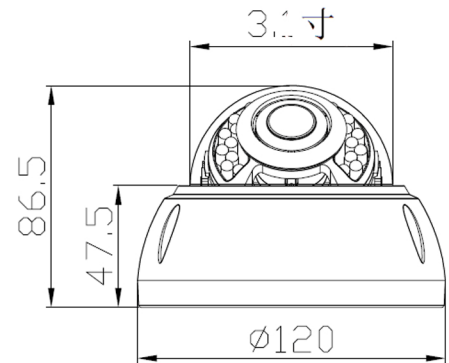

HYUNDAI

4in1 IR Dome Camera

5MP 4in1 IR Dome Camera

Model: HY-AHD5D20IR-VF

Features:

- 4-in-1 HDTV/HDCVI/AHD / CVBS optional output
- UHD resolution 2560×1944P CMOS sensor
- Ultra low illumination 0.02Lux
- Up to 300M long distance and high speed real time monitoring
- OSD menu control up the coaxial cable (UTC)
- Low light and perfect night vision
- Day/Night (ICR), AWB, AGC, DNR
- Lightning protection
- Strong water-proof housing, IP66
- 18 pcs New IR Leds, IR distance 20-25 meters
- 3.3-12 mm fixed lens

2MP

5MP

WDR : OFF

WDR : ON

Specification:

Model	HY-AHD5D20IR-VF
Camera	
Image Sensor	1/2.5" 5 Megapixels CMOS
Chipset	JX-K03+FH8538M
Effective Pixels	2704(H)×1950 (V)
Video Resolution	AHD/TVI 20 fps@2560×1944P, CVI 30 fps@2560×1440P, adjustable
Electronic Shutter	AUTO, 1/25 - 1/50,000s
Min. Illumination	0.02Lux@F1.2(AGC ON), 0Lux IR on
Video System	PAL/NTSC
Video Output	1 channel, HDCVI / HDTV/ AHD/ CVBS , adjustable
Video Switch	DIP switch
Day/Night	Auto/Color/(B/W)/EXT
White Balance	ATW/Manual
DNR	2D NR
OSD Menu	Multiple languages OSD menu control up the coaxial cable (UTC)
Other	
IR Led	
IR Led	18 pcs 850nm SMD IR Leds
IR Distance	20-25 M
Lens	
Focal length	3.3-12mm VF lens
General	
Power Supply	12 VDC ± 10%
Power Consumption	< 5 W
Operating Temp.	-20°C-(+60)°C, 10%-90%RH

Deminsion:

Full High Definition (1080P)

On-Screen Display

Low Light Illumination

Up The Coax

Weatherproof

Smart IR