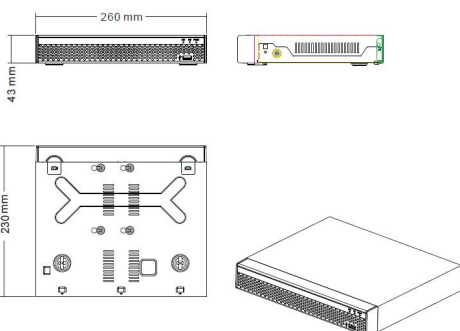

16TB

VGA
Support

Onvif

Features:

- 8MP(4K), 5MP, 3MP, 2MP(1080P), 1.3MP(960P), 1.0MP(720P) real time recording;
- Third-party Network Cameras Supported
- Up to 8MP Resolution Recording and Playback
- HD and VGA Output, HD Port up to 4K (3840x2160)
- Support H.265+/H.265/H.264+/H.264 Video Format
- Support 2 SATA up to 16TB Capacity

Dimensions:

Specifications:

Model		HY-NVR2502-4K
System		
Main Processor	ARM Cortex A7 Processor	
Operating System	Embedded LINUX	
Video		
Input	25CH(3840*2160,2592x1944, 2048x1536, 1920×1080, 1280×960, 1280×720, etc)	
Output	1 VGA, 1 HD	
Audio		
Input	1 Port RCA	
Output	1 Port RCA(Linear, 1kΩ)	
Audio Bit Rate	64kbps	
Audio Compression standard	G711_U G711_A ADPCM_DVI4	
Intercom	support (two-way)	
Alarm		
Sensor Input	8	
Output	4	
Motion Detection	25Channel, MD Zones: 396 (22 × 18)	
Trigger Events	Recording, Email, FTP, Snapshot, Buzzer and Screen Tips, alarm output	
Display		
HD Output1	1024x768/60Hz, 1280x720/60Hz, 1280x1024/60Hz, 1920x1080/60Hz, 4K(3840x2160)/30Hz	
HD Output2	/	
VGA	1920x1080 1280x1024 1280x720 1024x768	
Display Split	25CHxD1/16CHxD1/9CHxD1/4CHxD1/1CHx1080P/1CHx3MP/1CHx4MP/1CHx5MP/1CHx4k	
Digital Zoom	YES	
OSD	Camera Title, Time, Recording, Motion Detection, Event Alarm	
Recording		
Video Compression	H265/H264/H265+/H264+	
Resolution	4k(3840×2160),5MP(2592×1944),4MP(2688×1520/2560×1440),3MP(2048×1536),1080P(1920×1080),960P(1280x960),720P(1280×720),D1 (720×576/720×480)	
Record Rate	PAL :4K@10x25fps,5MP@16×25fp,4MP@16x25fp,3MP@16×25fp,1080P@16×25fp,960P@16×25fp,720P@16×25fp, D1@16×25fp NTSC: 4K@10x30fps,5MP@16×30fp,4MP@16×30fp,3MP@16×30fp,1080P@16×30fp,960P@16×30fp, 720P@16×30fp, D1@16×30fp	
Record Mode	Manual\Timer\Motion Detection\ Alarm\Motion and Alarm\Smart Alarm	