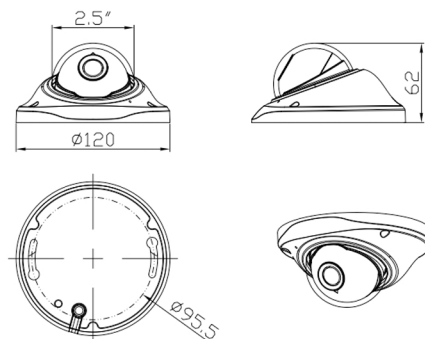

HYUNDAI

5MP Indoor Dome IP Camera

5MP Indoor Elevator HD Dome IP Camera

Model: HY-ELV5F-IR10

Features:

- 1/2.8" Sony IMX335 CMOS sensor
- Full HD resolution 2592 x 1944P
- Ultra low illumination 0.001Lux
- Day/Night (ICR), AWB, AGC, BLC, 2D/3D-DNR, IR-CUT
- D-WDR, Motion Detection, Privacy Mask, Mirror
- RTSP and Onvif 11.07 compatible
- H.265/H.264 dual-stream media server
- Easy-to-use P2P Cloud service
- Multi web browser, PC Client, mobile APP remote access
- Optional customization Lens/Audio/Alarm/Storage/POE, etc.
- Lightning protection 4000V
- Strong water-proof housing, IP66
- 10pcs SMD IR Led, IR distance 10-15m
- HD 2.1mm Fixed lens

2MP

5MP

IR : OFF

IR : ON

Specification:

Model	HY-ELV5F-IR10
Camera	
Image Sensor	1/2.8" Sony IMX335 CMOS
Effective Pixels	2592 (H) × 1944 (V)
Electronic Shutter	AUTO, 1/25s ~ 1/100000s
Min. Illumination	0.001Lux@F1.2(AGC ON), 0Lux IR on
Day/Night	Auto/Color/(B/W)/Timing
WDR	Digital WDR
White Balance	Auto/Indoor/Outdoor
AGC/BLC	Support
DNR	2D/3D DNR
Other	Motion Detection, Privacy Mask, Mirror, flip
Encode	
Embedded Solution	Mstar 316DM
Video Standard	H.265/H.264
Video Resolution	Main Stream:15fps@ 5MP(2592*1944) , 25fps@ 4MP(2592*1520) Sub Stream: VGA(640x480)/360P@25fps, etc.
Video Bitrates	32Kbps - 6Mbps, VBR/CBR
Audio Standard	G.711-u/G.711-a
IR Led	
IR Led	10pcs SMD IR Led, IR distance 10-15m
Lens	
Focal length	2.1 mm lens
Optional Function	
POE, Audio, Alarm In/Out, SD card, etc.	
Network Services	
Protocol	RTSP/FTP/DHCP/NTP etc.
P2P	Yes
Web	IE , Firefox, etc.
Media	CMS, Android, IOS
ONVIF	11.07 compatible
General	
Network Port	1-RJ45, 100Mbps, POE optional
Power Supply	12 VDC ± 10%
Power Consumption	< 10 W
Operating Temp.	-30°C-(+60)°C, 10%-90%RH

Deminsion:

Full High-Defintion

Smart Infra-RED

ONVIF 2.5

WDR

Mobile View

3D-DNR

POE