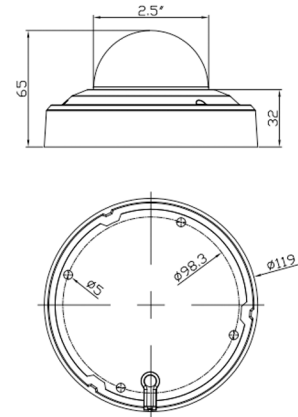

Specification:

Model	HY-AHD4K8D15IR-F
Camera	
Image Sensor	8 Mega pixels CMOS
Chipset	1/2.3" OV12895+NVP2481H
Effective Pixels	3840(H)×2160 (V)
Video Resolution	8MP:HDTVI/CVI/AHD:15fps@3840x2160P, CVBS:25/30fps@960H
Electronic Shutter	AUTO, 1/25 - 1/50,000s
Min. Illumination	0.01Lux@F1.2(AGC ON), 0Lux IR on
Video System	PAL/NTSC
Video Output	1 -BNC, HDCVI / HDTVI/AHD/CVBS , adjustable
Video Switch	Dip Switch
Day/Night	Auto/Color/(B/W)/EXT
Shutter	AUTO/FLK
White Balance	ATW
AGC/BLC	Support
DNR	2D 3D NR
OSD Menu	Multiple languages OSD menu control up the coaxial cable (UTC)
Other	IR-Smart, Mirror, Flip, Rotate, LSC
IR Led	
IR Led	10 pcs SMD IR Leds
IR Distance	10-15 M
Lens	
Focal length	3.6mm Fixed lens
General	
Power Supply	12 VDC ± 10%
Power Consumption	< 5 W
Operating Temp.	-20°C-(+60)°C, 10%-90%RH

Deminsion:

Ultra High-Defintion

On-Screen Display

Low Light Illumination

Up The Coax

Smart IR

Vandal Proof