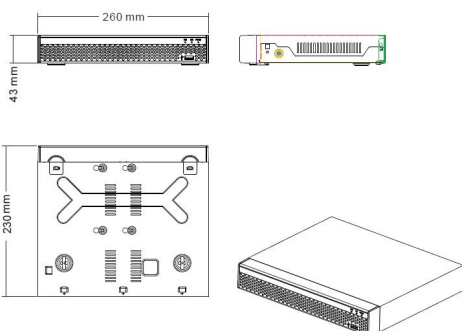

8TB

VGA
Support

ONVIF

Features:

- 8MP(4K), 5MP, 3MP, 2MP(1080P), 1.3MP(960P), 1.0MP(720P) real time recording;
- Third-party Network Cameras Supported
- Up to 8MP Resolution Recording and Playback
- HD and VGA Output, HD Port up to 4K (3840x2160)
- Support H.265+/H.265/H.264+/H.264 Video Format
- Support 1 SATA up to 8TB Capacity

Dimensions:

Specifications:

Model		HY-NVR1601-4K
System		
Main Processor	ARM Cortex A7 Processor	
Operating System	Embedded LINUX	
Video		
Input	16CH(3840*2160,2592x1944, 2048x1536, 1920x1080, 1280x960, 1280x720, etc)	
Output	1 VGA, 1 HD	
Audio		
Input	1 Port RCA	
Output	1 Port RCA(Linear, 1kΩ)	
Audio Bit Rate	64kbps	
Audio Compression standard	G711u, G711a, ADPCM_DVI4	
Intercom	support (two-way)	
Alarm		
Sensor Input	4	
Output	4	
Motion Detection	16 Channel, MD Zones: 396 (22 × 18)	
Trigger Events	Recording, Email, FTP, Snapshot, Buzzer and Screen Tips, alarm output	
Display		
HD Output1	1024x768/60Hz, 1280x720/60Hz, 1280x1024/60Hz, 1920x1080/60Hz, 4K(3840x2160)/30Hz	
HD Output2	/	
VGA	1920x1080/60Hz, 1280x1024/60Hz, 1280x720/60Hz, 1024x768/60Hz	
Display Split	16CHxD1/9CHxD1/8CHxD1/4CHxD1/1CHx1080P/1CHx3MP/1CHx4MP/1CHx5MP/1CHx4k	
Digital Zoom	YES	
OSD	Camera Title, Time, Recording, Motion Detection, Event Alarm	
Recording		
Video Compression	H265/H264/H265+/H264+	
Resolution	4k(3840×2160),5MP(2592×1944),4MP(2688×1520/2560×1440),3MP(2048×1536),1080P(1920×1080),960P(1280×960),720P(1280×720),D1(720×576/720×480)	
Record Rate	PAL :4K@10x25fps,5MP@16×25fp,4MP@16×25fp,3MP@16×25fp,1080P@16×25fp, 960P@16×25fp,720P@16×25fp, D1@16×25fp NTSC: 4K@10x30fps,5MP@16×30fp,4MP@16×30fp,3MP@16×30fp,1080P@16×30fp, 960P@16×30fp, 720P@16×30fp, D1@16×30fp	
Record Mode	Manual\Timer\Motion Detection\Smart Alarm	