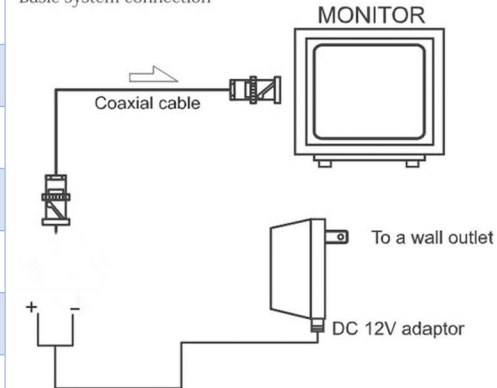

HYUNDAI *eco*

4in1 5MP Bullet Camera

5MP 4in1 Bullet Camera

Model: HY-4IN1-5MP

Features:

- 6pcs Array IR LED (IR distance 30 meters when IR on)
- CDS Auto Control in Low Lux
- White Metal casing, separated dual-glasses
- ESD surge protection up to 5000 - volt power supply
- Day & Night (Automatic from color to black)
- Low power consumption
- Long life multi angle IR LED
- UTC Menu

2MP

5MP

WDR : OFF

WDR : ON

4in1 5MP Bullet Camera

Specification:

Model	HY-4IN1-5MP
Image Sensor	1/2.9" CMOS IR-CUT
Resolution	5.0 Mega pixel AHD Camera
Total Pixels	PAL : 2560*1920P
Scanning Frequency	PAL: 15.625 KHz(H), 50Hz(V)
Scanning System	2:1 Interlace
S/N Ratio	More than 52dB (AGC Off)
Min. Illumination	0 LUX
Sync. System	Synchronization
Electronic Shutter	PAL: 1/50 sec
Gamma	Y = 0.45
Video Output	1.0 Vp-p Composite (75Ω)
AGC	Auto
IR LED	6pcs IR Led 30 meter
IR LED Operation	On (1 Lux) / Off (3 Lux)
LED life	More than 10,000 hours
Power Requirement	DC12V (±10%)
Power consumption	IR on: 290mA, IR off: 50mA
Cable	BNC
Operation Temp	-10°C ~ +50°C RH95% MAX
Storage Temp	-20°C ~ +60°C RH95% MAX
Lens	3.6mm Lens
Dimension	200*60*60mm

Deminsion:

Wiring connection:
Basic system connection

Full High Definition (5MP)

On-Screen Display

Low Light Illumination

Up The Coax

Weatherproof

Smart IR